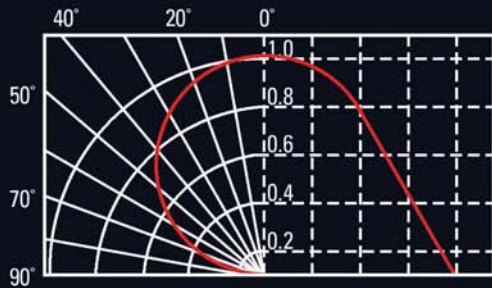

Characteristics of Radiation

Design Applications