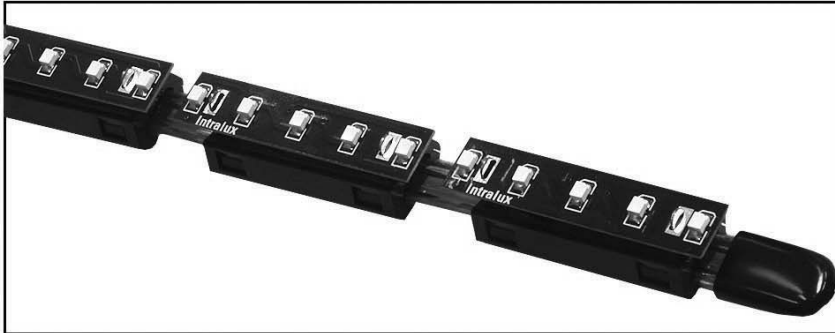

XENFLEX LED - FLEXIBLE STRIP LIGHTING

DATE	February 2010	CODE	XFLED-TI-1-EU	B
PROJECT		TYPE		

Xenflex LED is a Flexible Strip Lighting system, which features the reliability and performance of new generation solid state, LED light sources. It provides the simplicity of enabling direct connection to any 24VDC power supply. Totally replaceable LED modules are just one of the key benefits this product has to offer.

Lamp Specifications

Lamp Type	5 x LED PCB
Lamp Watts	0.5 Watt total per PCB
Lamp Performance	22 Lumens per PCB
Lamp Module Life*	50,000 Hours
Lamp Colour**	2500k, 5400k, Blue

To dim Xenflex LED, compatible 1-10VDC dimming equipment can be used in conjunction with a dimming interface. For more information contact your Intralux Distributor. Compatibility of power supplies and dimmers should be considered.

Xenflex LED Modules	XFLED-01-24-05	XFLED-02-24-05	XFLED-03-24-05	XFLED-05-24-05	XFLED-10-24-05
Lamp Configuration	15 x 0.5 Watts	31 x 0.5 Watts	47 x 0.5 Watts	79 x 0.5 Watts	158 x 0.5 Watts
Illuminated Length (mm)	950	1950	2950	4980	9950
Connection Cable Tail	500mm	500mm	500mm	500mm	500mm
Operating Voltage	24 Volt DC	24 Volt DC	24 Volt DC	24 Volt DC	24 Volt DC
Module Watts	7.5 Watts	15.5 Watts	23.5 Watts	39.5 Watts	79 Watts
Output (Lm)	330	682	1034	1738	3476
Lamp Type	LED PCB	LED PCB	LED PCB	LED PCB	LED PCB
Viewing Angle	120°	120°	120°	120°	120°
Lamp Colour**	WW/CW/BLUE	WW/CW/BLUE	WW/CW/BLUE	WW/CW/BLUE	WW/CW/BLUE

*50,000 hours ~ 70% luminous output ~ 25c ta. *30,000 hours ~ 70% luminous output ~ 40c ta.

**Lamp Colour codes: WW= Warm White 2500k, CW= Cool White 5400k, BLUE= Blue. Variance +/-10%

Polycarbonate mounting channel and stainless steel mounting clips are supplied with this product.