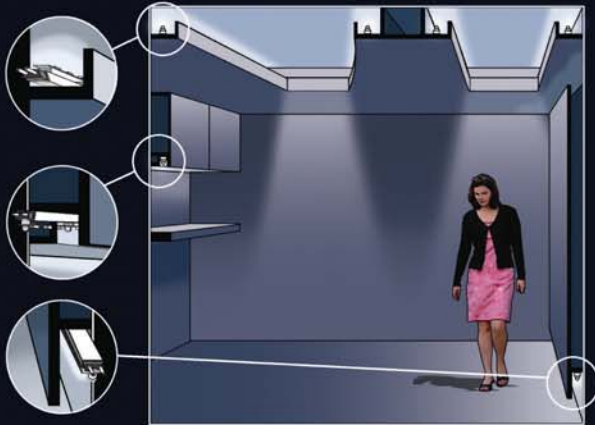

The **Xenflex LED** product is constructed as a simple 'ready to go system' that only requires connection to the power supply and then it is ready to switch on.

Applications

Xenflex LED can be mounted in a variety of ways offering maximum flexibility and creativity. Fasteners along with mounting clips and channel are supplied with fully factory assembled configurations. This strip lighting product offers a wide variety of options for the building designer and end user. The factory fitted flexible mounting channel allows for smooth radius curves whilst keeping the evenness of the shadow free illumination in concert.

Warm White

Cool White

Blue

Characteristics of Radiation

Design Applications

Technical Specifications

Xenflex LED Strip lighting has been designed to be utilized in varying interior applications. It's minimal dimensions and very low heat make this the perfect solution for creating impressive architectural detail lighting. Incorporation into ceiling coves and recesses, wall and under shelf applications, make **Xenflex LED** very appealing as a low energy, low maintenance, high performance light source.