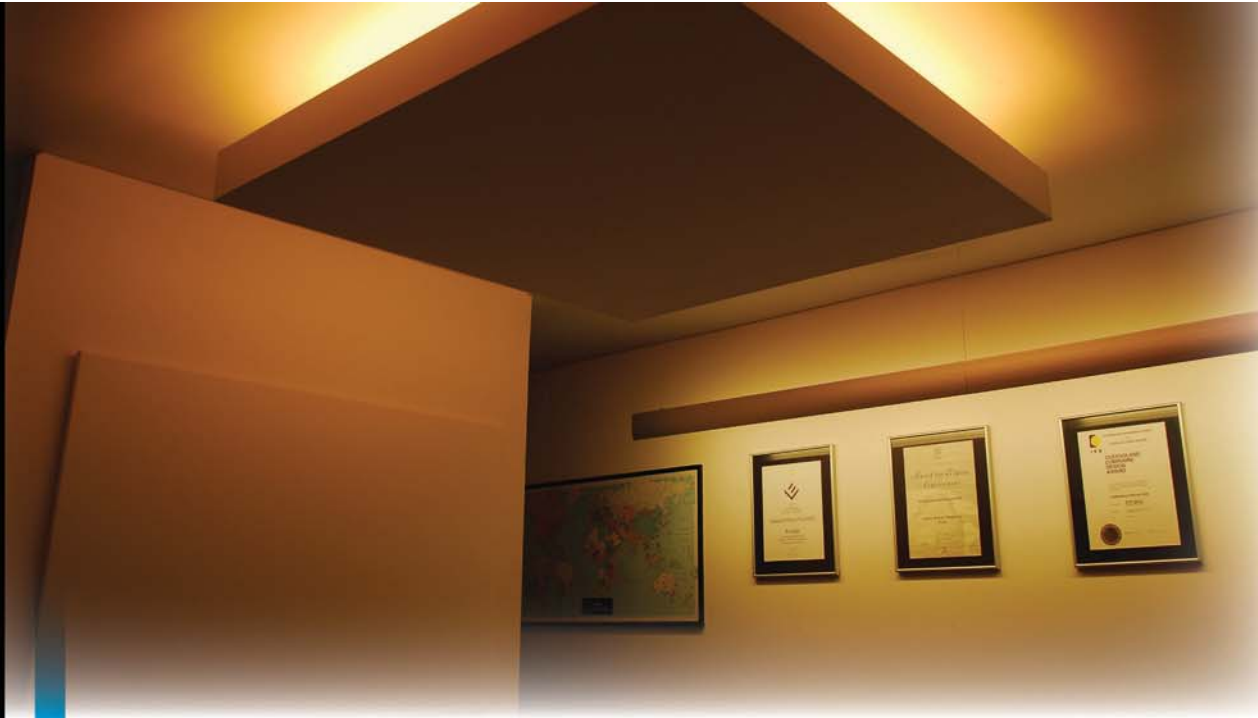

Flexible Strip Lighting Flexible
ideal mood lighting
LED lamp
Flexible Strip Lighting

Xenflex LED

Illumination for tomorrow's world.

Flexible

Xenflex LED Flexible Strip Lighting Led lamps

Xenflex LED Strip is a new sustainable lighting system for the future. Incorporating outstanding energy efficiency and low maintenance benefits via cutting-edge Solid State Lighting technology.