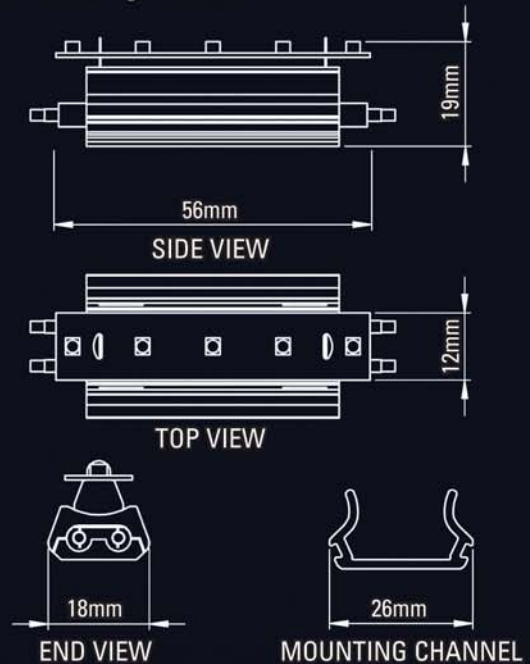

Technical Specifications

Xenflex LED Strip lighting has been designed to be utilized in varying interior applications. It's minimal dimensions and very low heat make this the perfect solution for creating impressive architectural detail lighting. Incorporation into ceiling coves and recesses, wall and under shelf applications, make **Xenflex LED** very appealing as a low energy, low maintenance, high performance light source.